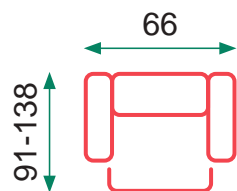

Empuje (Push-back)

Cojín del asiento: espuma de D-25
Función de sillón reclinable manual
Sillón reclinable con función push-back

Seat cushion: 25 density foam
Manual recliner function
Push-back function recliner