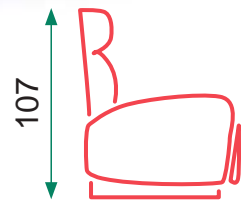

Seat cushion: 25 density foam
 3 seats sofa with 2 electric recliner
 2 seats sofa with 2 manual recliner
 Electric recliner armchair

NAVY C/19 GRIS OSCURO

NAVI C/03 VISON

Grey

Beige

Power Lift (1 motor)

Sillon elevable doble motor con ruedas
Motor OKIN