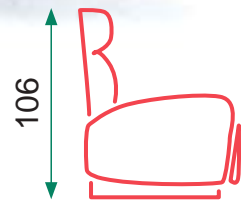

Seat cushion: 25 density foam
 3 seats sofa with 2 electric recliner
 2 seats sofa with 2 manual recliner
 Electric recliner armchair

XNR6 LIGHT GRAY

XNR6 MINK

Grey

Beige

Francia

Francia

Power Lift (1 motor)