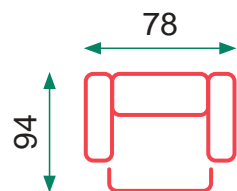

Seat cushion: 25 density foam
 3 seats sofa with 2 electric recliner
 2 seats sofa with 2 manual recliner
 Electric recliner armchair

XNR6 LIGHT GRAY

XNR6 MINK

Grey

Beige

Francia

Francia

Power Lift (1 motor)