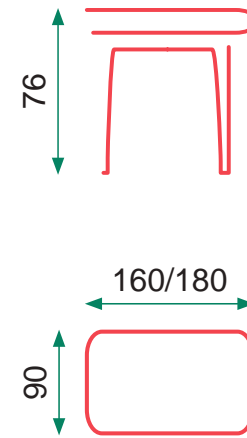

Inari (acabado cambrian)