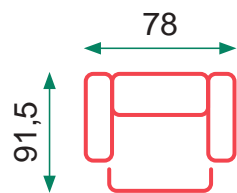

Seat cushion: 25 density foam
 3 seats sofa with 2 electric recliner
 2 seats sofa with 2 manual recliner
 Electric recliner armchair

NAVY C/19 GRIS OSCURO

NAVI C/03 VISON

Grey

Beige

Power Lift (1 motor)

Sillon elevable doble motor con ruedas
Motor OKIN