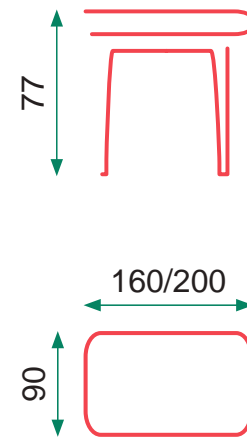

2 seats sofa with 2 manual recliner

Electric recliner armchair

DAVIS HIGGE 90 GREY

Grey

Royal (pata negra)

Hera (patín negro)

Sahira (giratoria patín negro)

Mawi (patín negro)