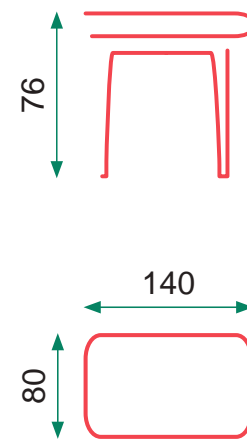

Mulan (acabado cerámico claro)