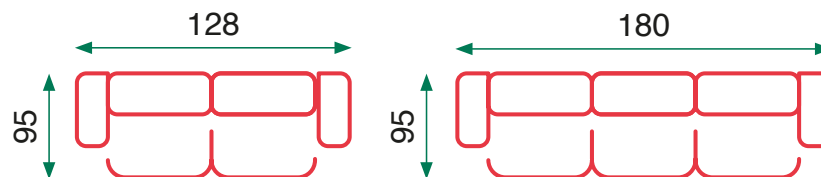

Sillón reclinable manual tirador
Sofá de 3 plazas con 2 sillones reclinables manuales tirador
Sofá de 2 plazas con 2 sillones reclinables manuales tirador

Manual recliner armchair
3 seats sofa with 2 manual recliner
2 seats sofa with 2 manual recliner