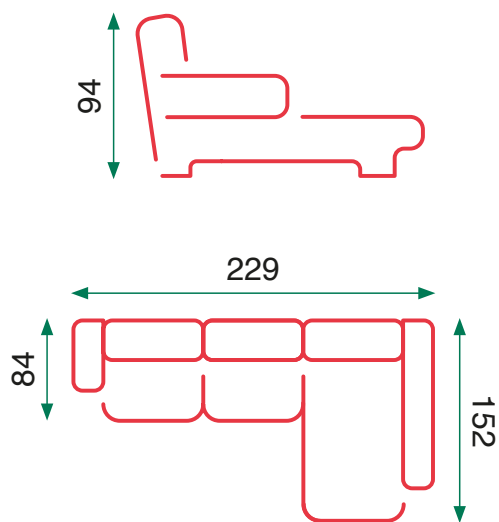

Seat cushion: 25 density foam

3 seats sofa with 2 electric recliner

2 seats sofa with 2 manual recliner

Electric recliner armchair

Keler

Sofá de dos plazas con sofá cama
Chaise con almacenamiento

Loveseat with sofa bed
Chaise with storage