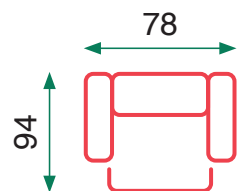

Seat cushion: 25 density foam
 3 seats sofa with 2 electric recliner
 2 seats sofa with 2 manual recliner
 Electric recliner armchair

Grey

Beige

ICC

Francia

Cojín del asiento: espuma de D-25
Motor OKIN

Seat cushion: 25 density foam
OKIN motor