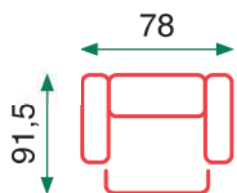

Seat cushion: 25 density foam
 3 seats sofa with 2 electric recliner
 2 seats sofa with 2 manual recliner
 Electric recliner armchair

Grey

Beige

Kito

Sillon elevable un motor
Motor OKIN

Power Lift (1 motor)