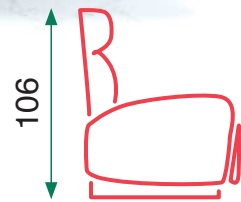

Seat cushion: 25 density foam
 3 seats sofa with 2 electric recliner
 2 seats sofa with 2 manual recliner
 Electric recliner armchair

Grey

Beige

ICC

Francia

Cojín del asiento: espuma de D-25
Motor OKIN

Seat cushion: 25 density foam
OKIN motor

Grey

Beige

Kaden

Kaden

Empuje (Push-back)

Cojín del asiento: espuma de D-25
Función de sillón reclinable manual
Sillón reclinable con función push-back

Seat cushion: 25 density foam
Manual recliner function
Push-back function recliner