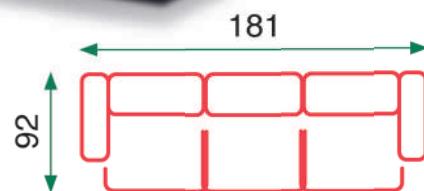

Seat cushion: 25 density foam

3 seats sofa with 2 electric recliner

2 seats sofa with 2 manual recliner

Electric recliner armchair

Grey

Ten

Tirador manual (3, 2 y 1 plazas)

Sofá de 3 plazas con 2 sillones reclinables manuales
 Sofá de 2 plazas con 2 sillones reclinables manuales
 Sillón reclinable manual